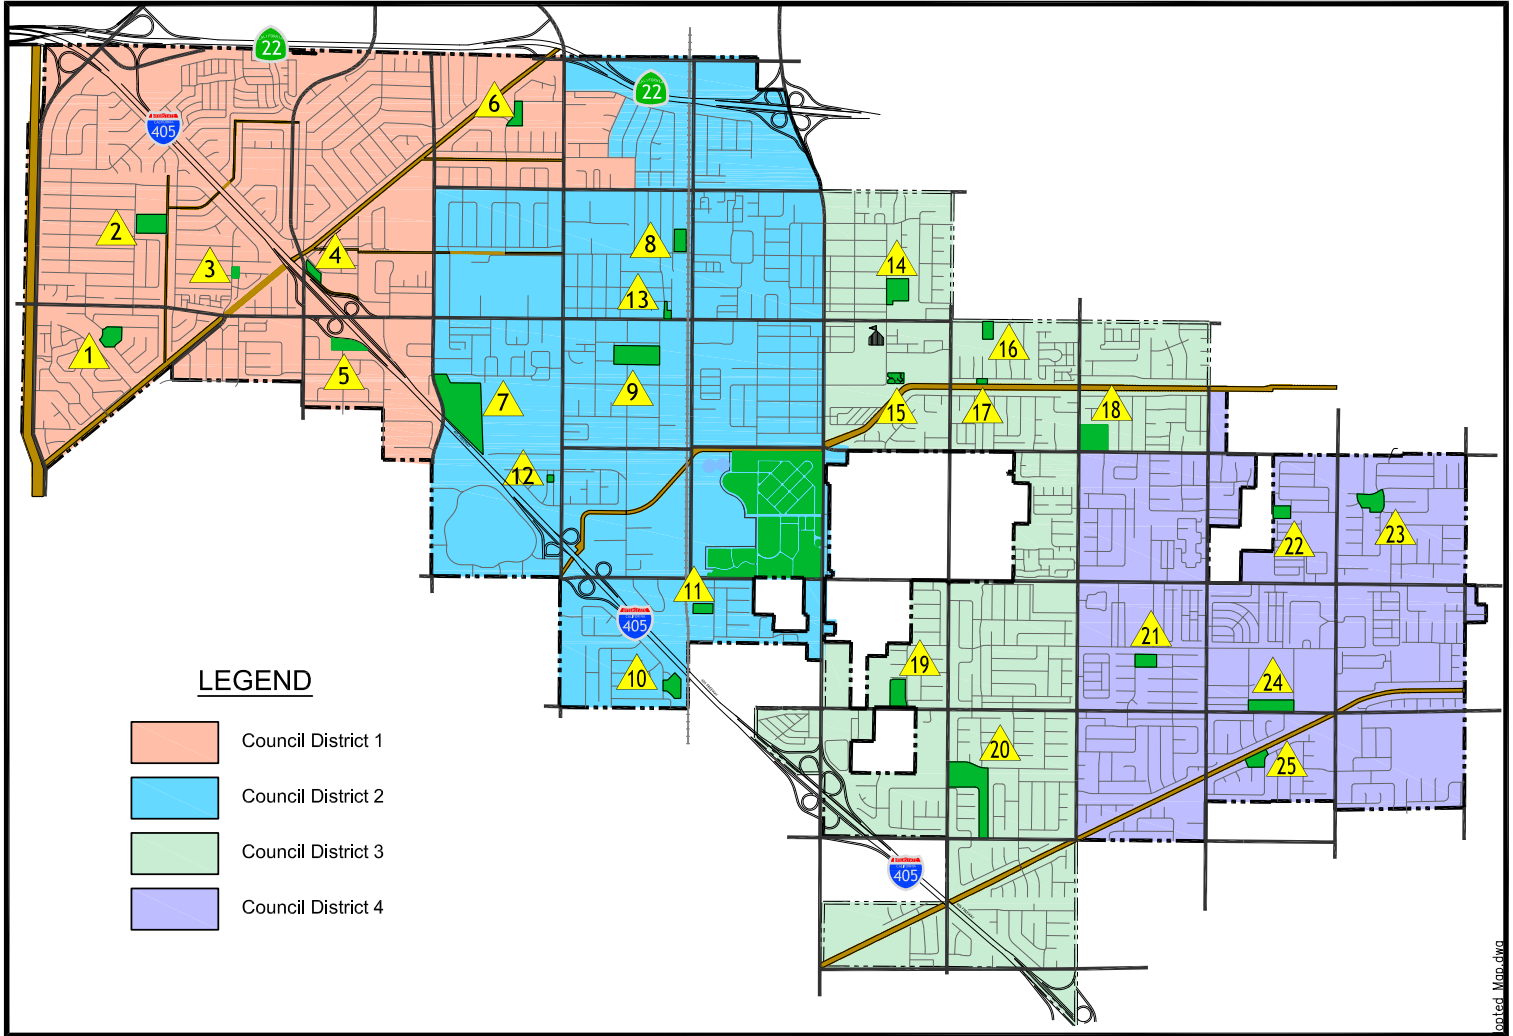

# City of Westminster Park Location Map

## LEGEND

- Council District 1
- Council District 2
- Council District 3
- Council District 4