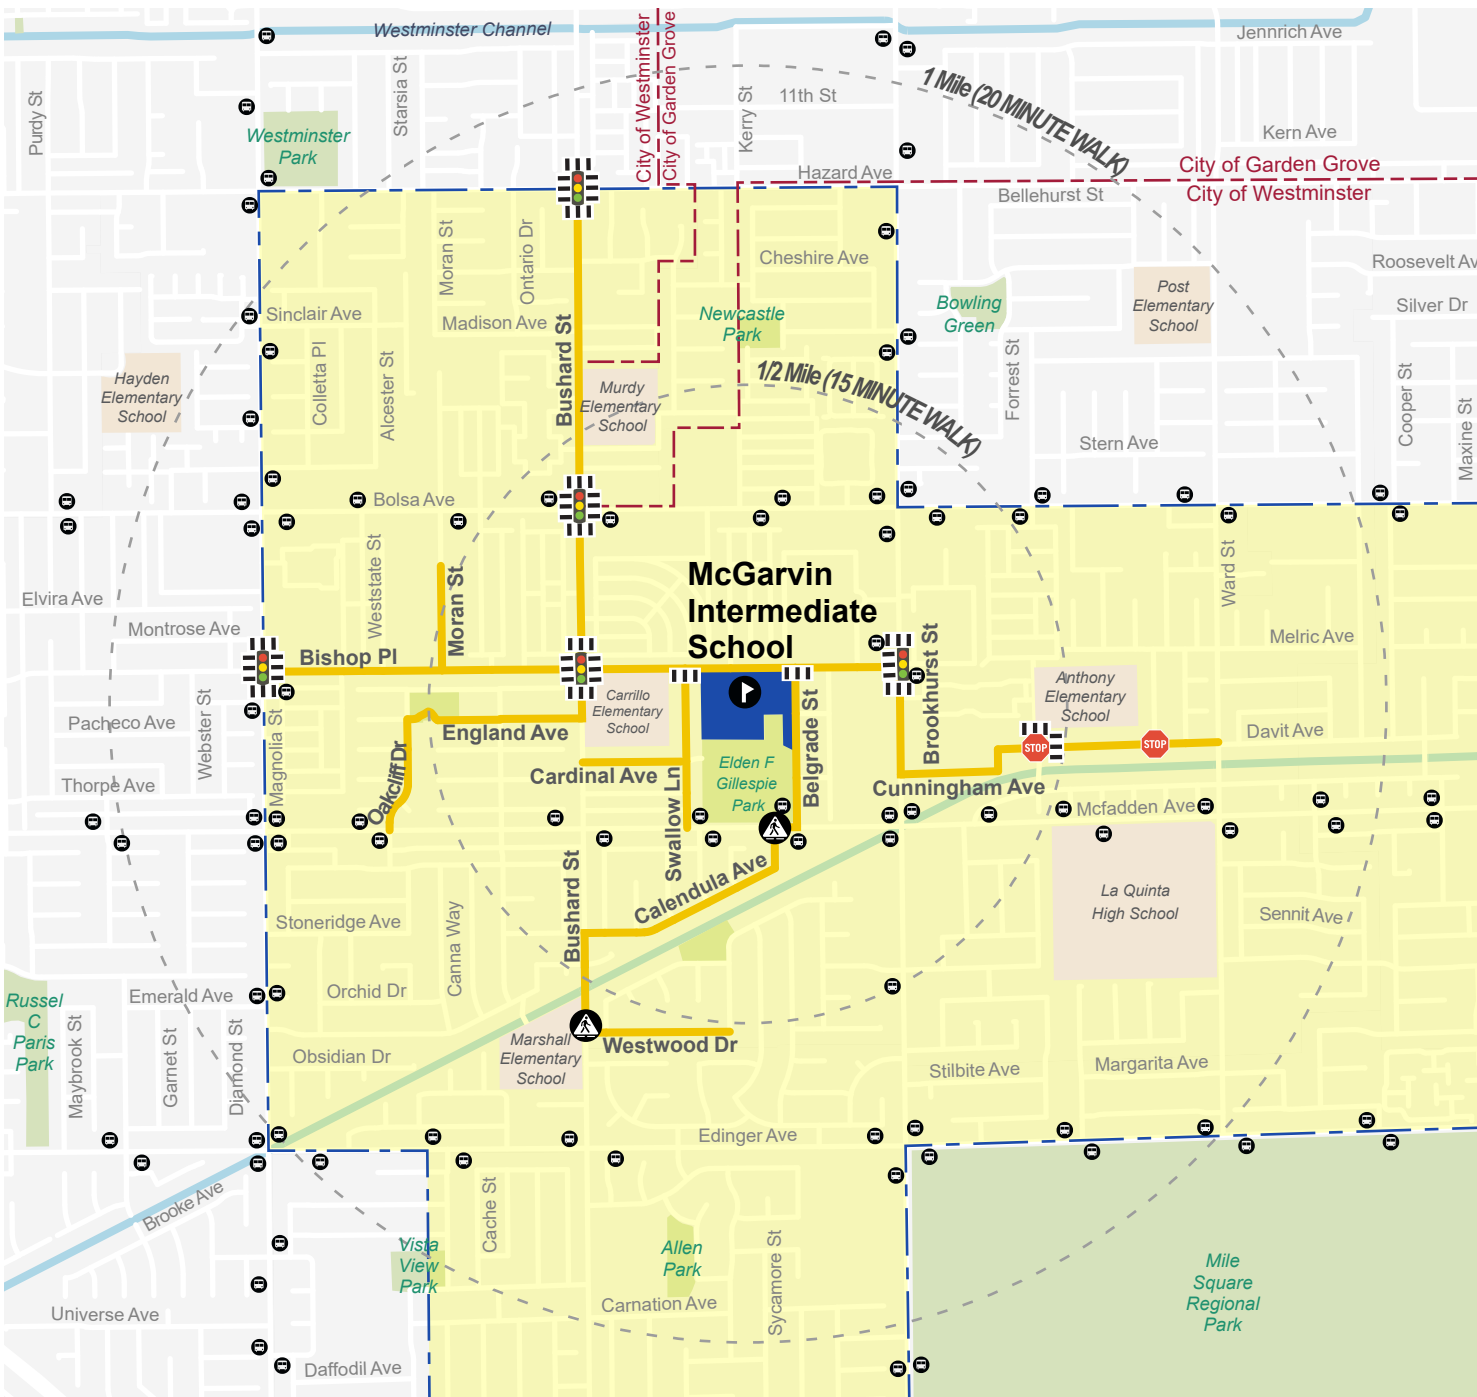

Suggested Walking Routes

-  Suggested Routes
-  All-Way Stop
-  Traffic Signal
-  Crosswalk
-  School Entrance

Context

-  Eastwood Elementary
-  School Attendance Boundary
-  School
-  Park
-  Water

This map is intended for informational purposes only. Parents and caregivers should decide the best school travel options for their students.

Land School

Suggested Routes to School

December 2023

Suggested Walking Routes

-  Suggested Routes
-  All-Way Stop
-  Crosswalk
-  Crosswalk with Flashing Beacon
-  School Entrance

Context

-  Marshall Elementary
-  School Attendance Boundary
-  City Boundary
-  Park
-  Water

This map is intended for informational purposes only. Parents and caregivers should decide the best school travel options for their students.

Marshall Elementary School

Suggested Routes to School

December 2023

Suggested Walking Routes

-  Suggested Routes
-  All-Way Stop
-  Traffic Signal
-  Crosswalk
-  Crosswalk with Flashing Beacon
-  School Entrance

Context

-  Bus Stop
-  McGarvin Intermediate
-  School Attendance Boundary
-  City Boundary
-  School
-  Park
-  Water