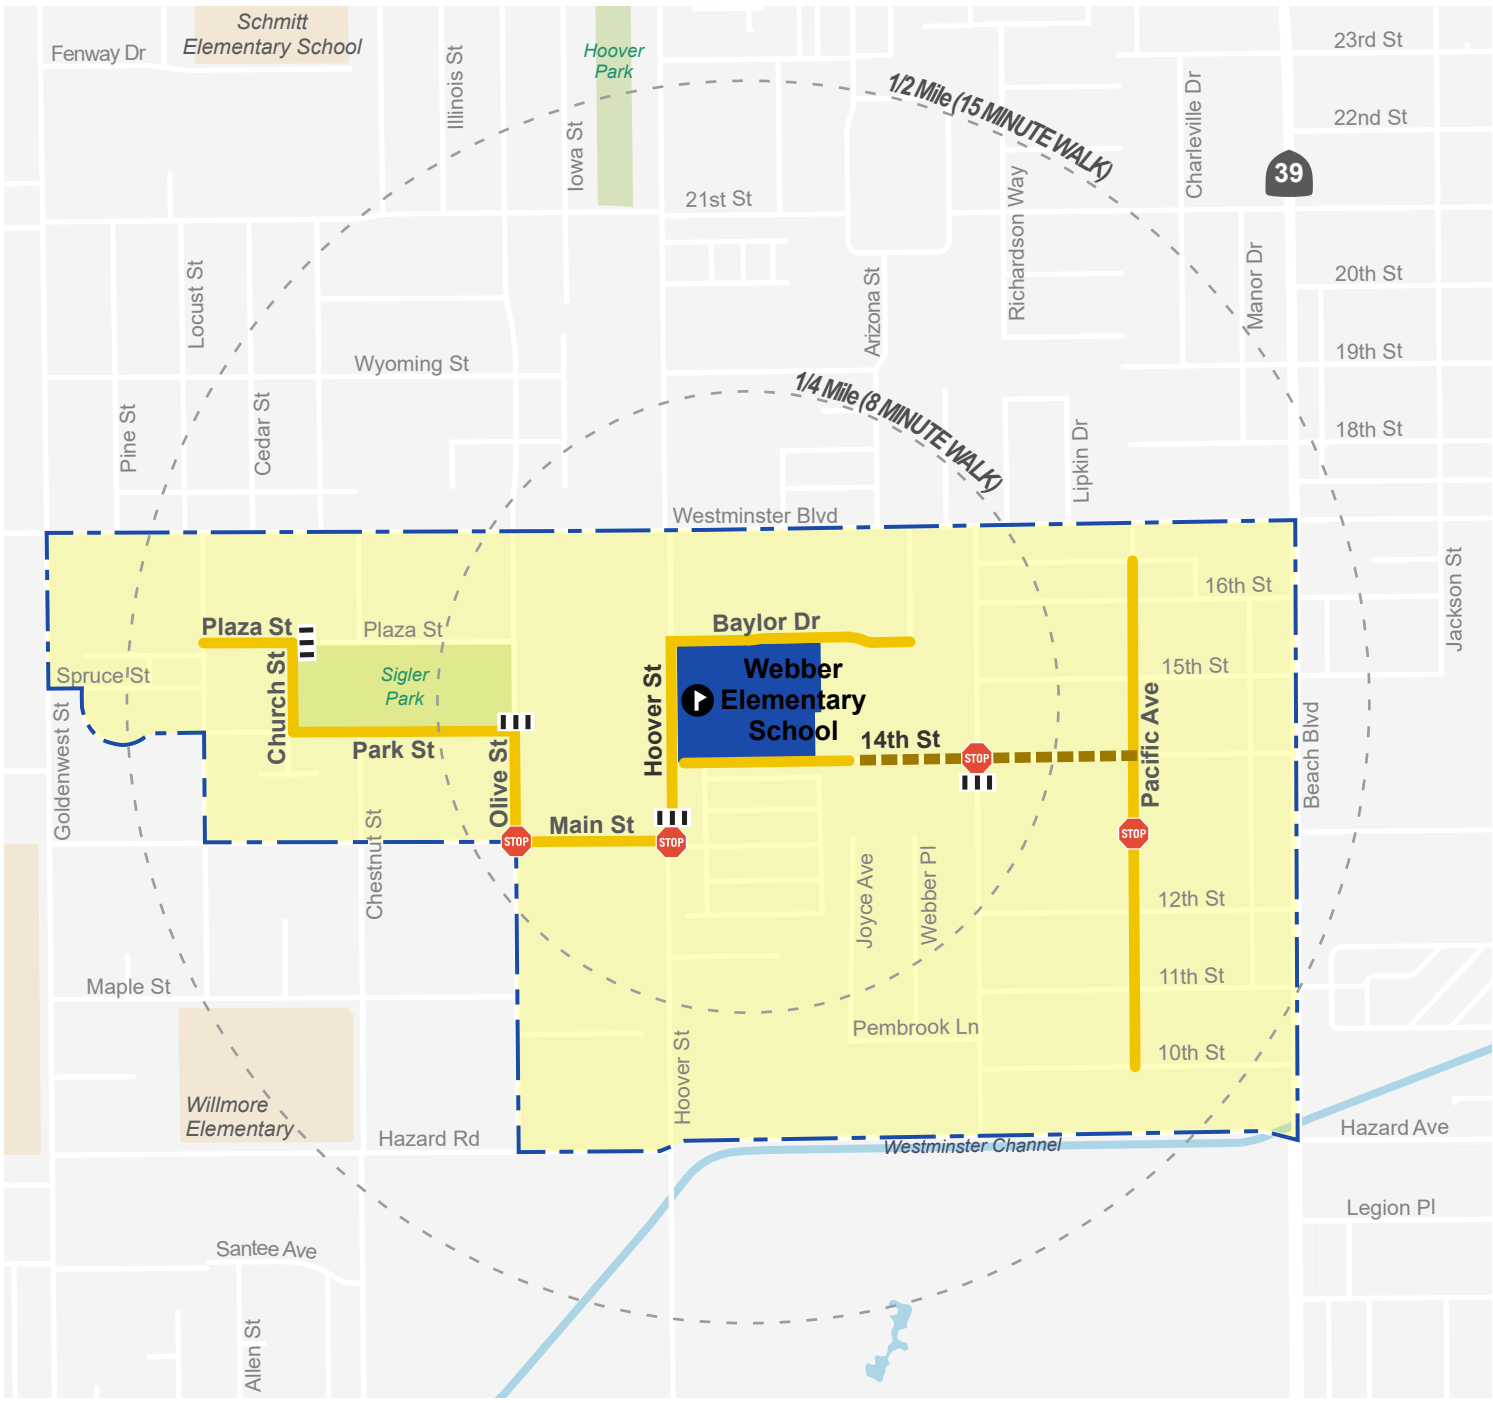

Suggested Routes to School Maps for Westminster Schools

Suggested Walking Routes

-  Suggested Routes
-  All-Way Stop
-  Crosswalk
-  School Entrance

Context

-  Anthony Elementary
-  School Attendance Boundary
-  City Boundary
-  School
-  Park
-  Water

Suggested Walking & Biking Routes

- Suggested Routes
- - - Routes with Missing Sidewalk
- Low Stress Bikeways
- All-Way Stop
- Traffic Signal
- Crosswalk
- Crosswalk with Flashing Beacon
- School Entrance

Context

- Bus Stop
- Warner Middle
- School Attendance Boundary
- City Boundary
- School
- Park
- Water

This map is intended for informational purposes only. Parents and caregivers should decide the best school travel options for their students.

Warner Middle School

Suggested Routes to School

December 2023

Suggested Walking Routes

- Suggested Routes
- - - Routes with Missing Sidewalk
- All-Way Stop
- Crosswalk
- School Entrance

Context

- Webber Elementary
- School Attendance Boundary
- School
- Park
- Water