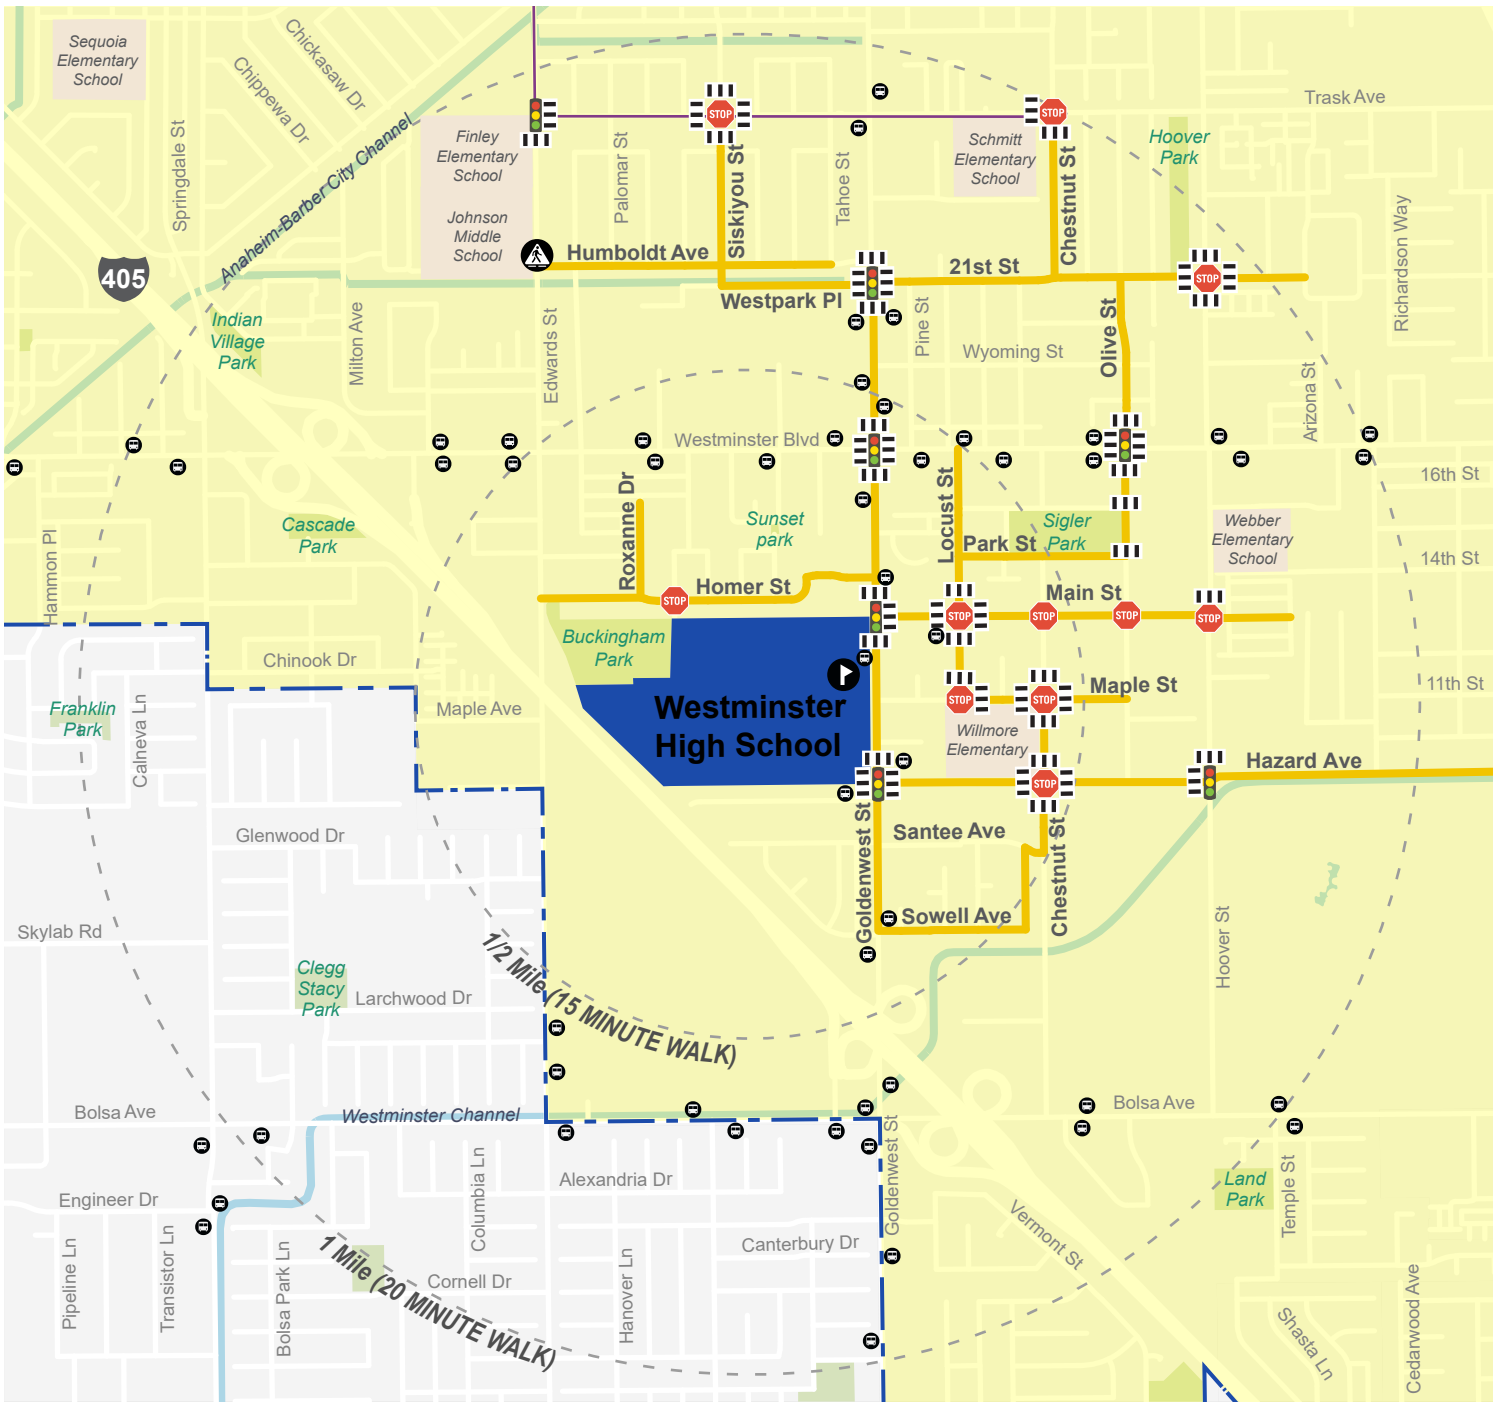

Suggested Routes to School Maps for Westminster Schools

Suggested Walking Routes

-  Suggested Routes
-  All-Way Stop
-  Crosswalk
-  School Entrance

Context

-  Anthony Elementary
-  School Attendance Boundary
-  City Boundary
-  School
-  Park
-  Water

Context

- Bus Stop
- Warner Middle
- School Attendance Boundary
- City Boundary
- School
- Park
- Water

This map is intended for informational purposes only. Parents and caregivers should decide the best school travel options for their students.

Warner Middle School

Suggested Routes to School

December 2023

Suggested Walking Routes

- Suggested Routes
- - - Routes with Missing Sidewalk
- All-Way Stop
- Crosswalk
- School Entrance

Context

- Webber Elementary
- School Attendance Boundary
- School
- Park
- Water

This map is intended for informational purposes only. Parents and caregivers should decide the best school travel options for their students.

Webber Elementary School

Suggested Routes to School

December 2023