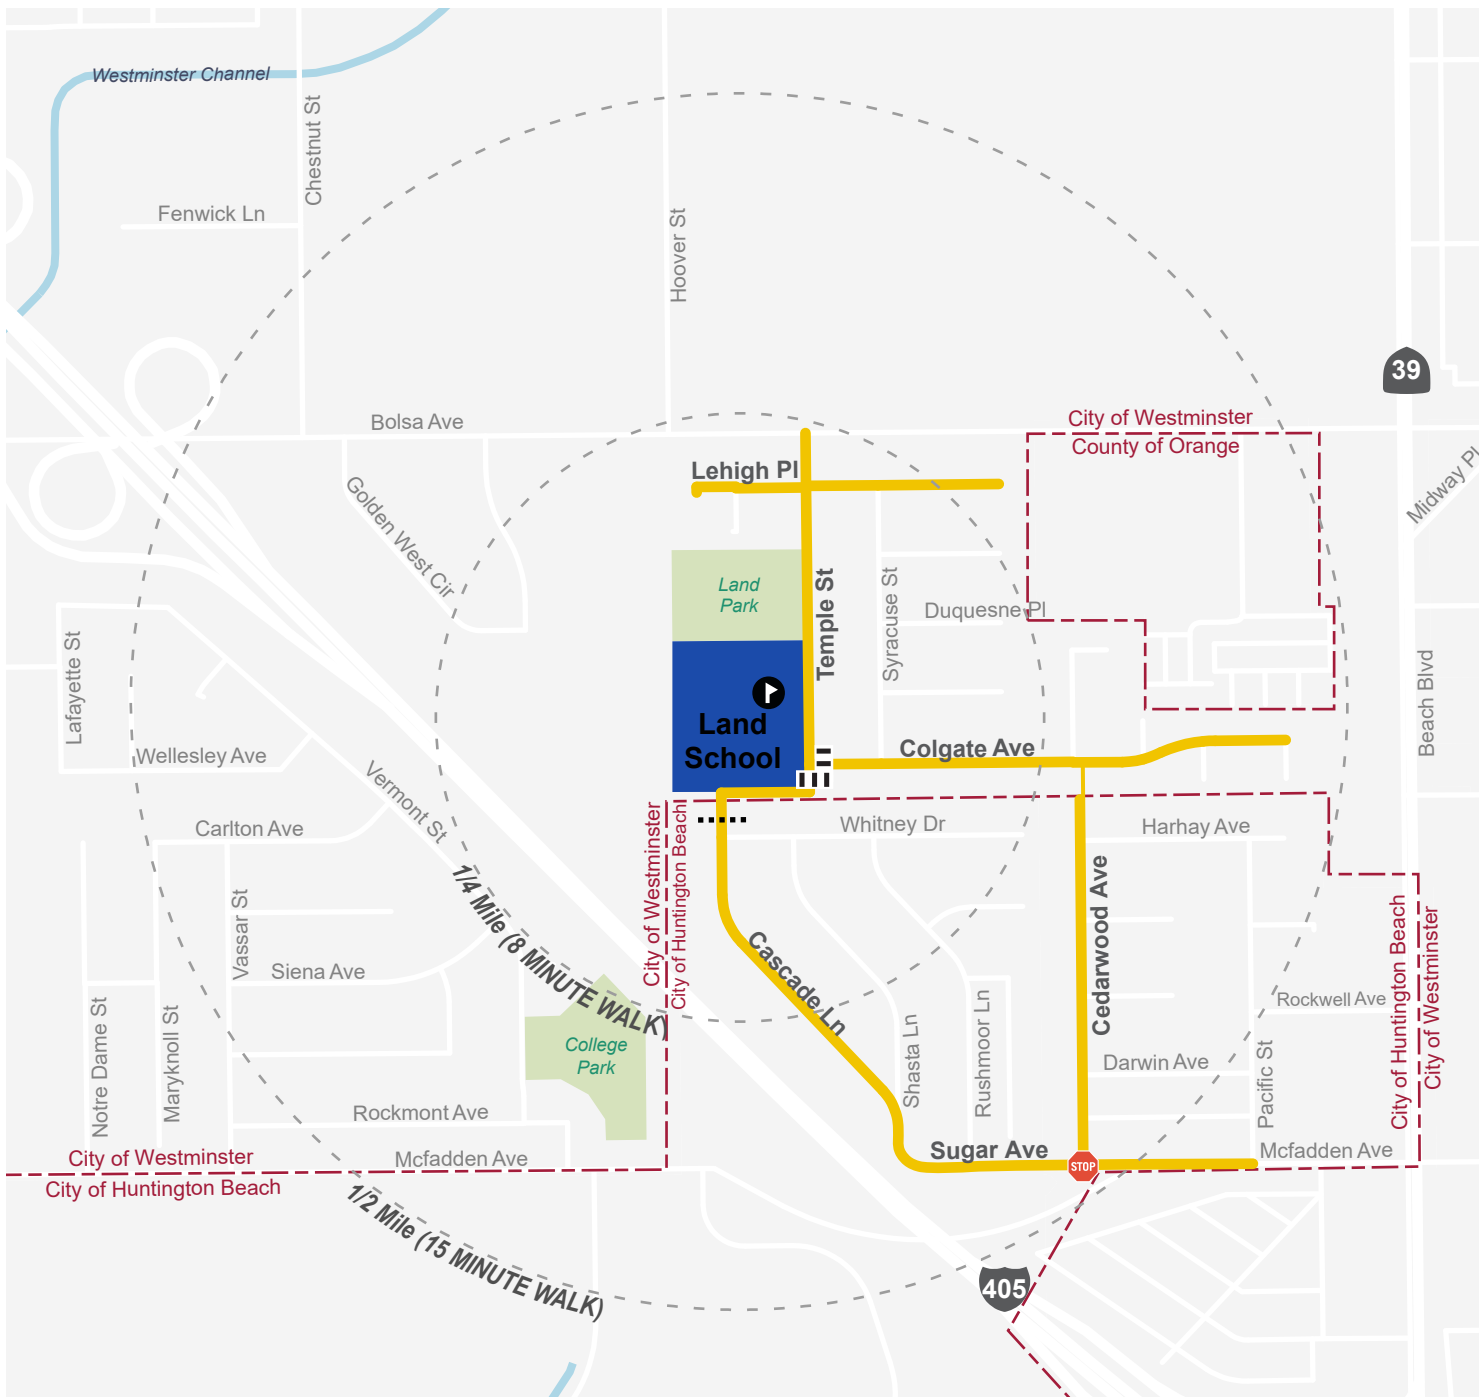

Suggested Walking Routes

-  Suggested Routes
-  All-Way Stop
-  Traffic Signal
-  Crosswalk
-  School Entrance

Context

-  Eastwood Elementary
-  School Attendance Boundary
-  School
-  Park
-  Water

This map is intended for informational purposes only. Parents and caregivers should decide the best school travel options for their students.

This map is intended for informational purposes only. Parents and caregivers should decide the best school travel options for their students.

Johnson Middle School

Suggested Routes to School

December 2023

Suggested Walking Routes

-  Suggested Routes
-  All-Way Stop
-  Crosswalk
-  School Entrance

Context

-  Land School
-  City Boundary
-  Park
-  Water
-  Closed to Vehicles

This map is intended for informational purposes only. Parents and caregivers should decide the best school travel options for their students.

Land School

Suggested Routes to School

December 2023

Suggested Walking Routes

-  Suggested Routes
-  All-Way Stop
-  Crosswalk
-  Crosswalk with Flashing Beacon
-  School Entrance

Context

-  Marshall Elementary
-  School Attendance Boundary
-  City Boundary
-  Park
-  Water