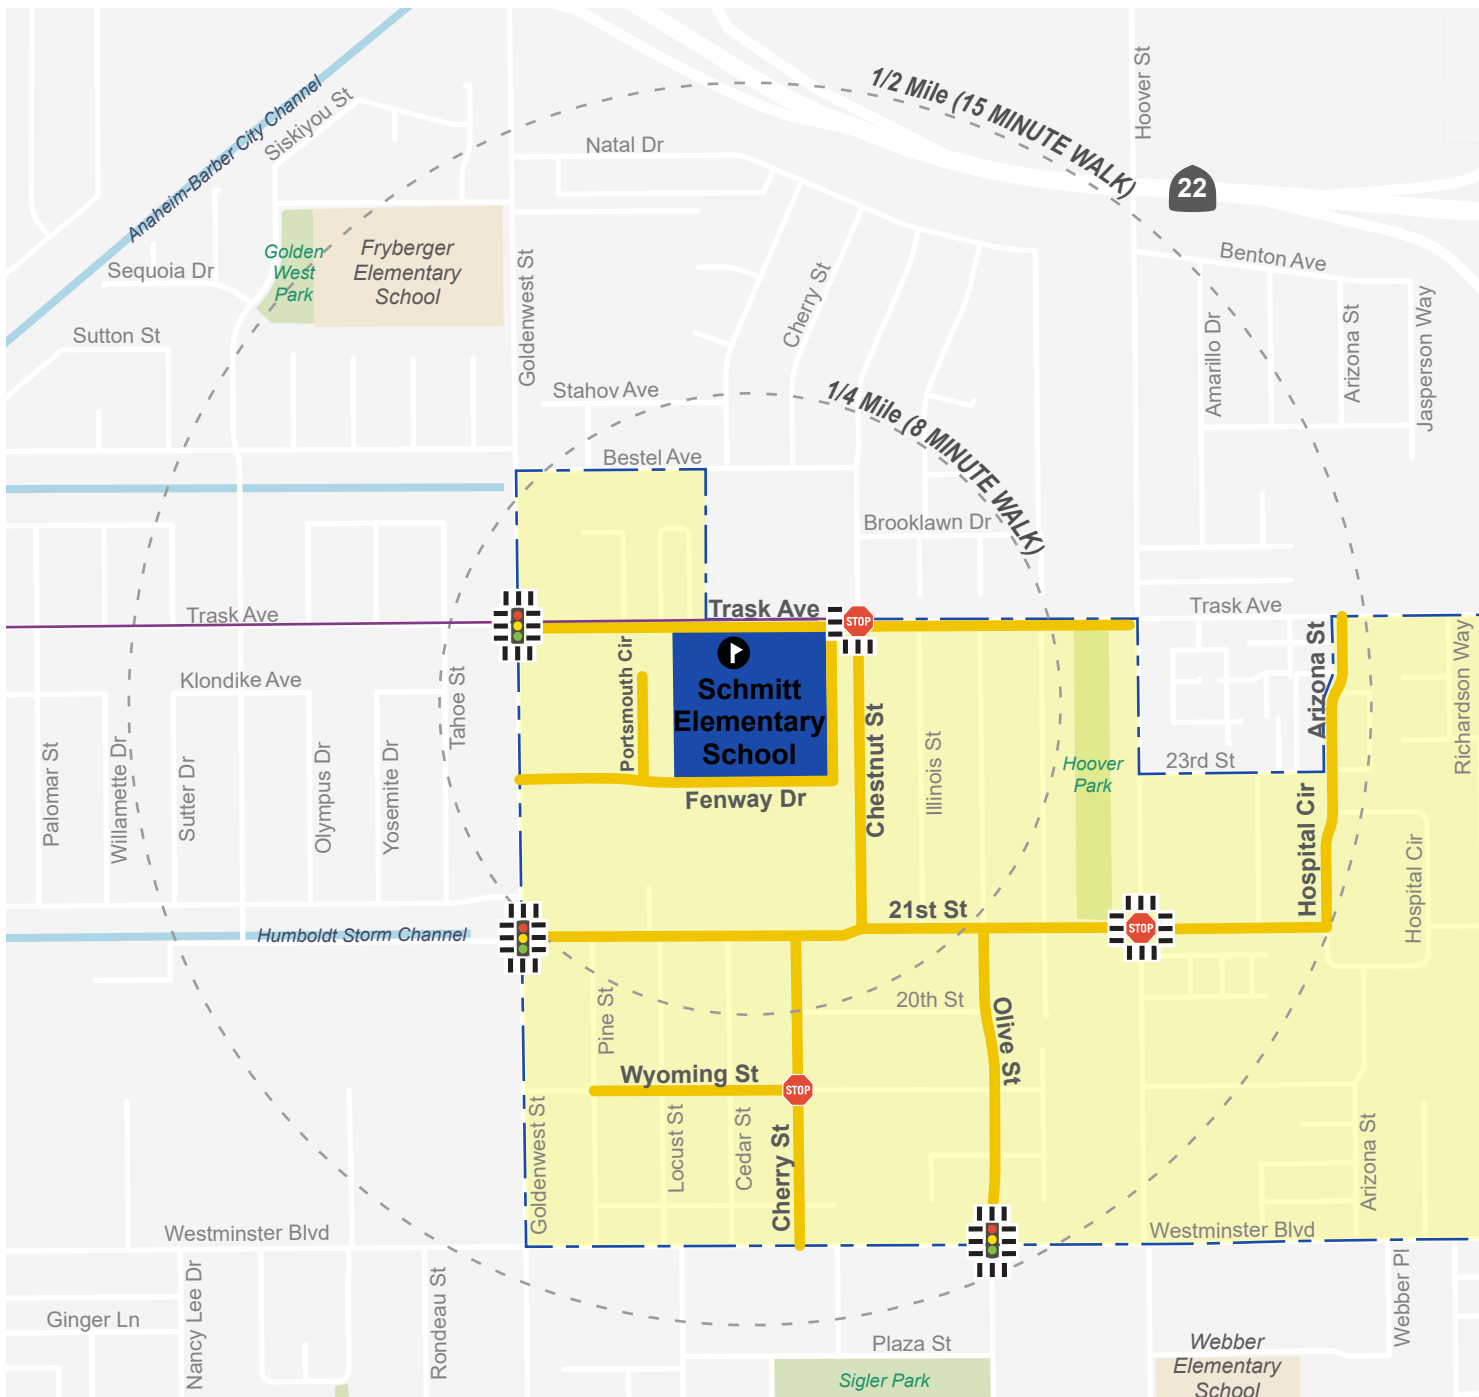

Suggested Routes to School Maps for Westminster Schools

Suggested Walking Routes

-  Suggested Routes
-  All-Way Stop
-  Crosswalk
-  School Entrance

Context

-  Anthony Elementary
-  School Attendance Boundary
-  City Boundary
-  School
-  Park
-  Water

Suggested Walking Routes

-  Suggested Routes
-  Traffic Signal
-  Crosswalk
-  School Entrance

Context

-  Post Elementary
-  School Attendance Boundary
-  City Boundary
-  School
-  Park
-  Water

This map is intended for informational purposes only. Parents and caregivers should decide the best school travel options for their students.

Post Elementary School

Suggested Routes to School

December 2023

Suggested Walking & Biking Routes

-  Suggested Routes
-  Low Stress Bikeways
-  All-Way Stop
-  Traffic Signal
-  Crosswalk
-  School Entrance

Context

-  Schmitt Elementary
-  School Attendance Boundary
-  School
-  Park
-  Water

This map is intended for informational purposes only. Parents and caregivers should decide the best school travel options for their students.