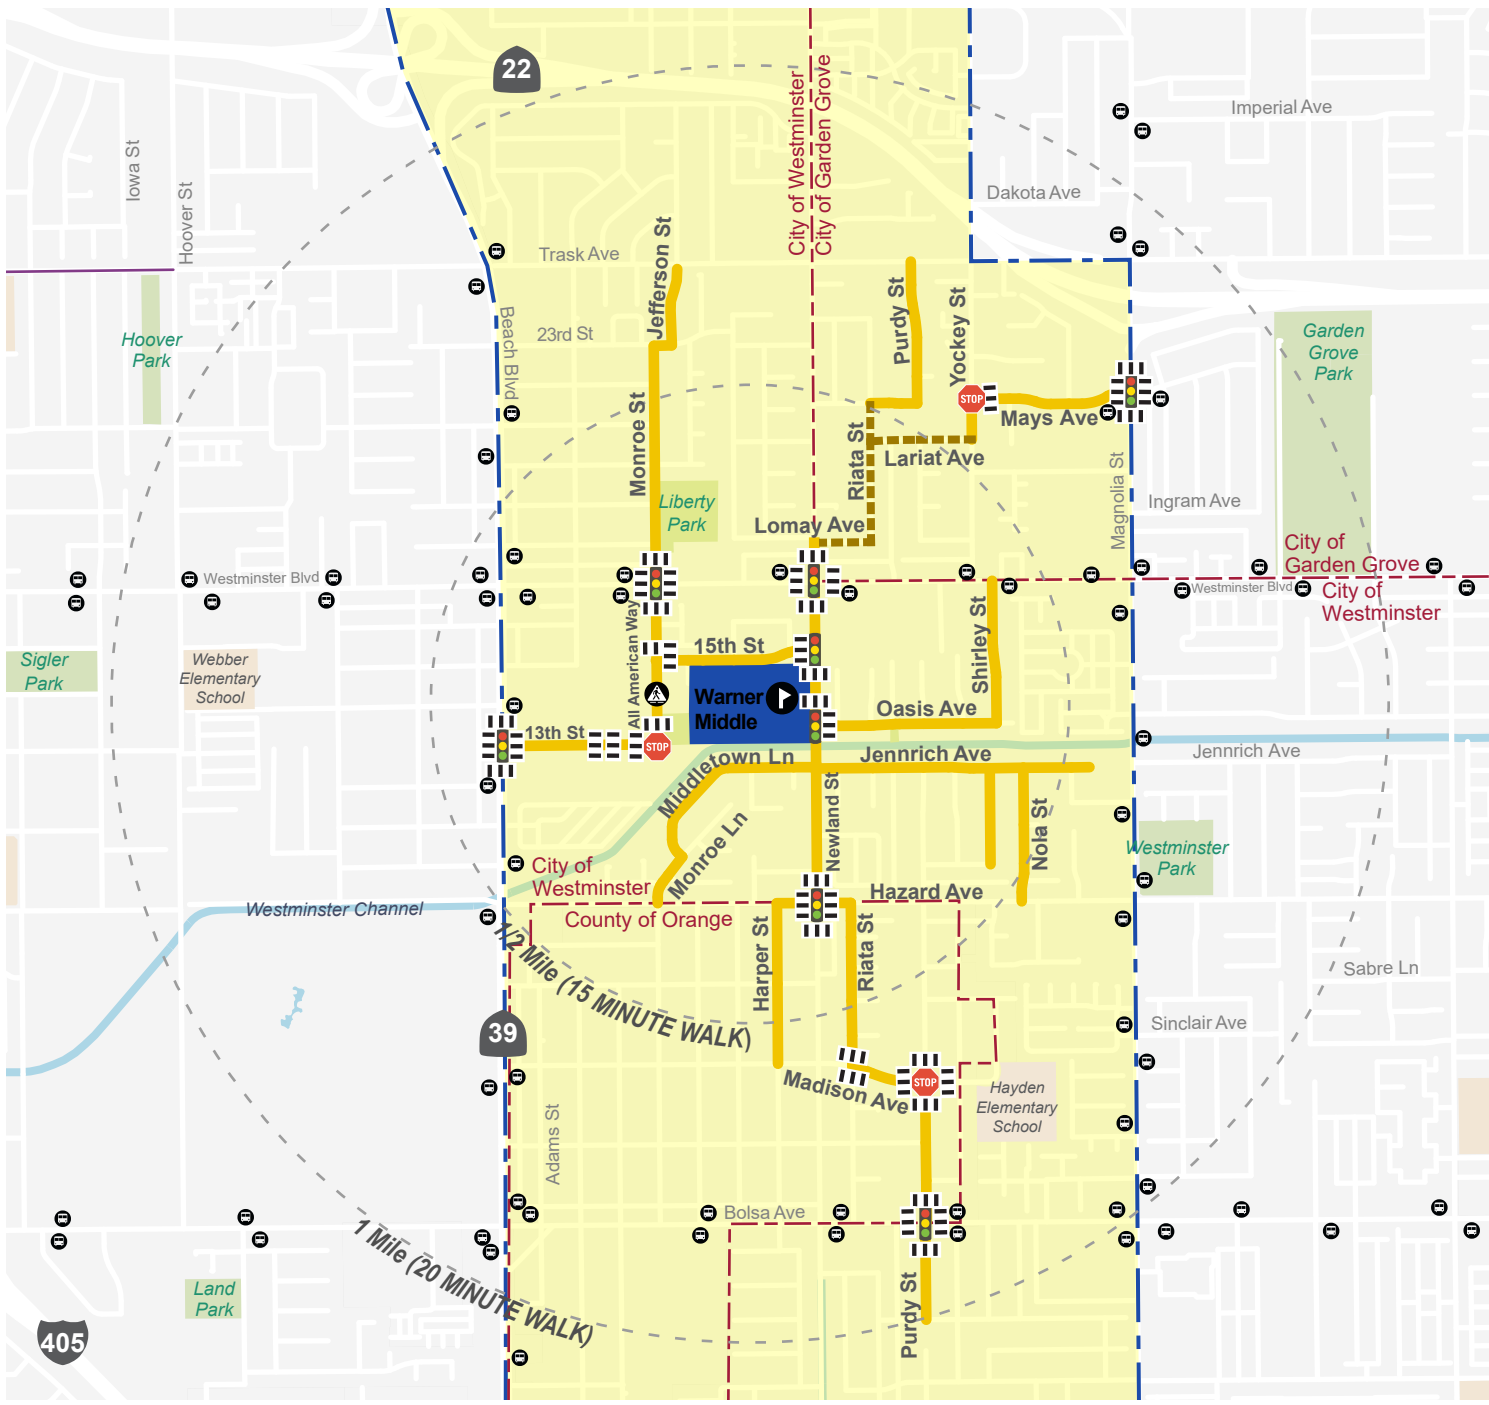

Suggested Routes to School Maps for Westminster Schools

Suggested Walking Routes

-  Suggested Routes
-  All-Way Stop
-  Crosswalk
-  School Entrance

Context

-  Anthony Elementary
-  School Attendance Boundary
-  City Boundary
-  School
-  Park
-  Water

 School Entrance

Context

 Sequoia Elementary

 School Attendance Boundary

 School

 Park

 Water

This map is intended for informational purposes only. Parents and caregivers should decide the best school travel options for their students.

Sequoia Elementary School

Suggested Routes to School

December 2023

Suggested Walking Routes

-  Suggested Routes
-  Traffic Signal
-  Crosswalk
-  School Entrance

Context

-  Star View Elementary
-  School Attendance Boundary
-  City Boundary
-  School
-  Park
-  Water

This map is intended for informational purposes only. Parents and caregivers should decide the best school travel options for their students.

Star View Elementary School

Suggested Routes to School

December 2023